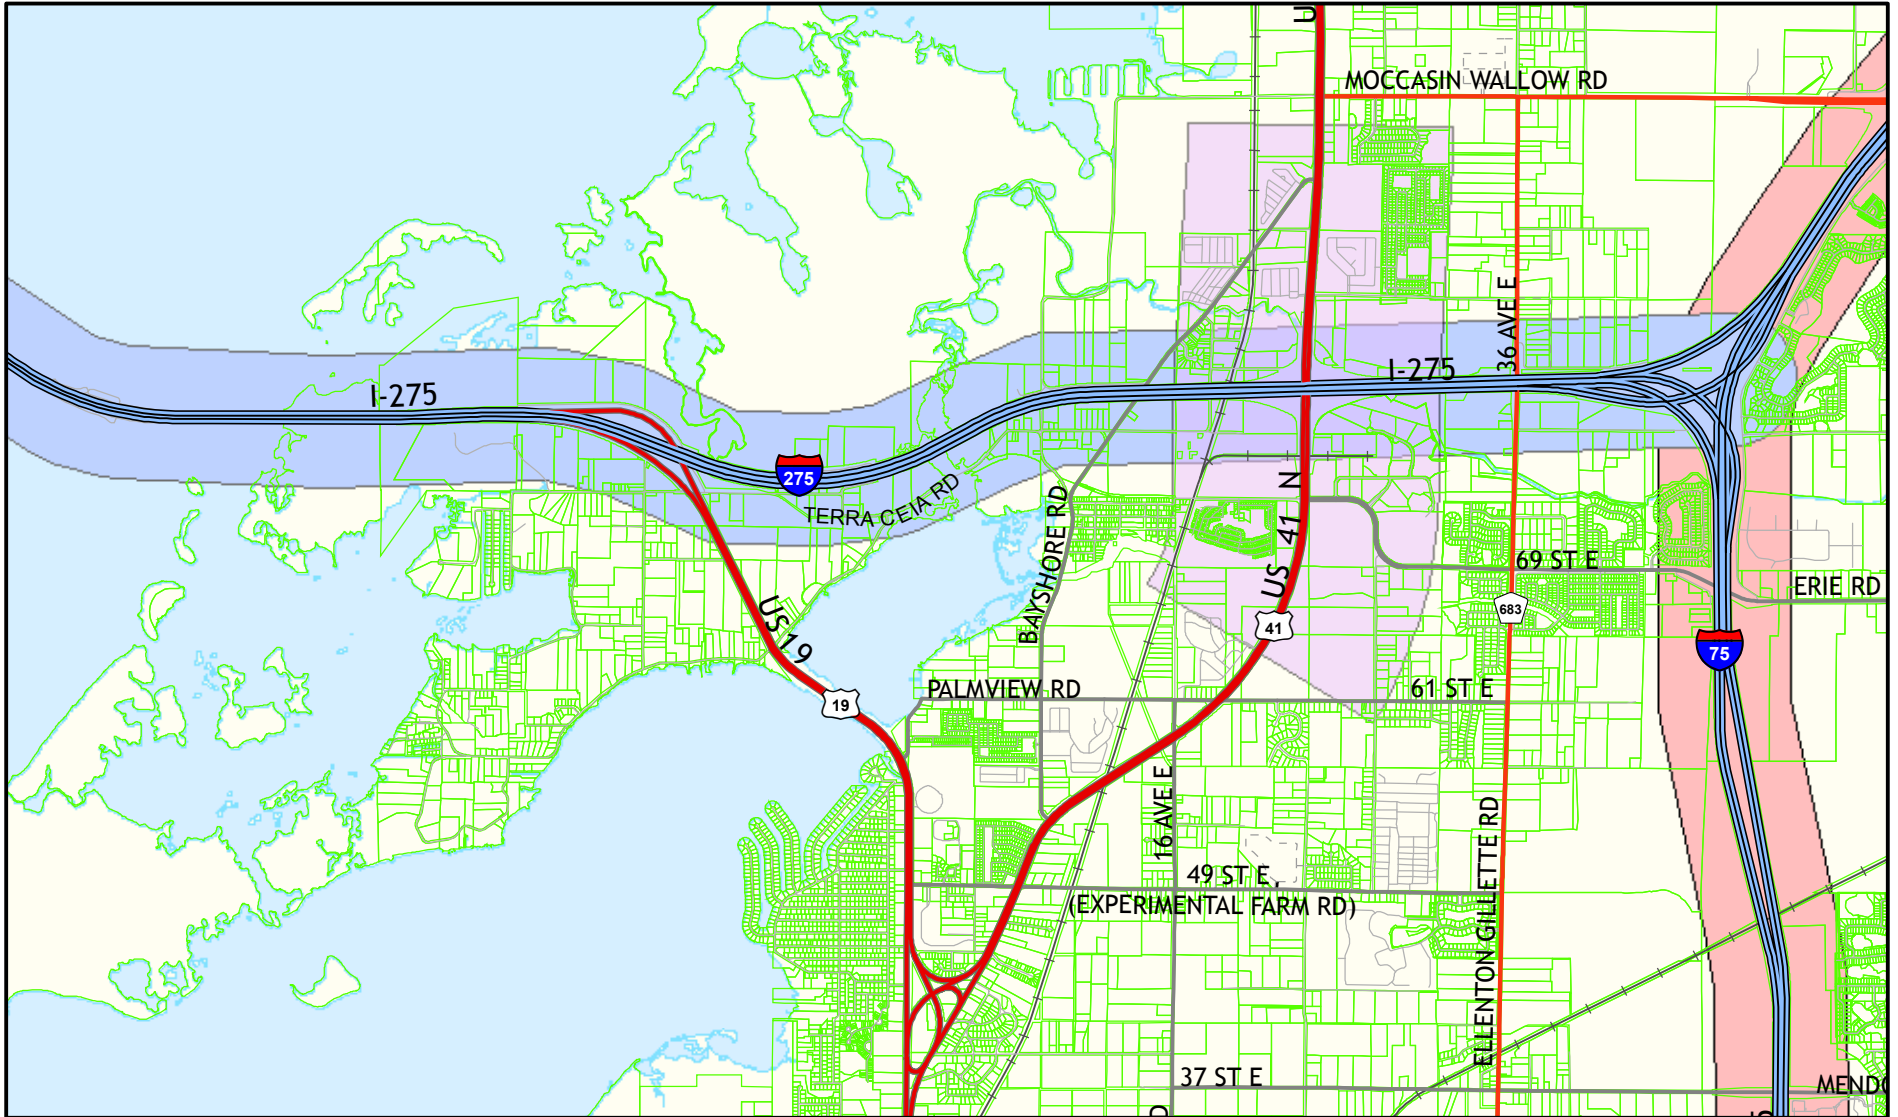

I - 275 / US 41 Entranceways into Manatee County

Entranceways

- Interstate 275
- Business 41 at I-275
- Interstate 75
- Parcel boundaries